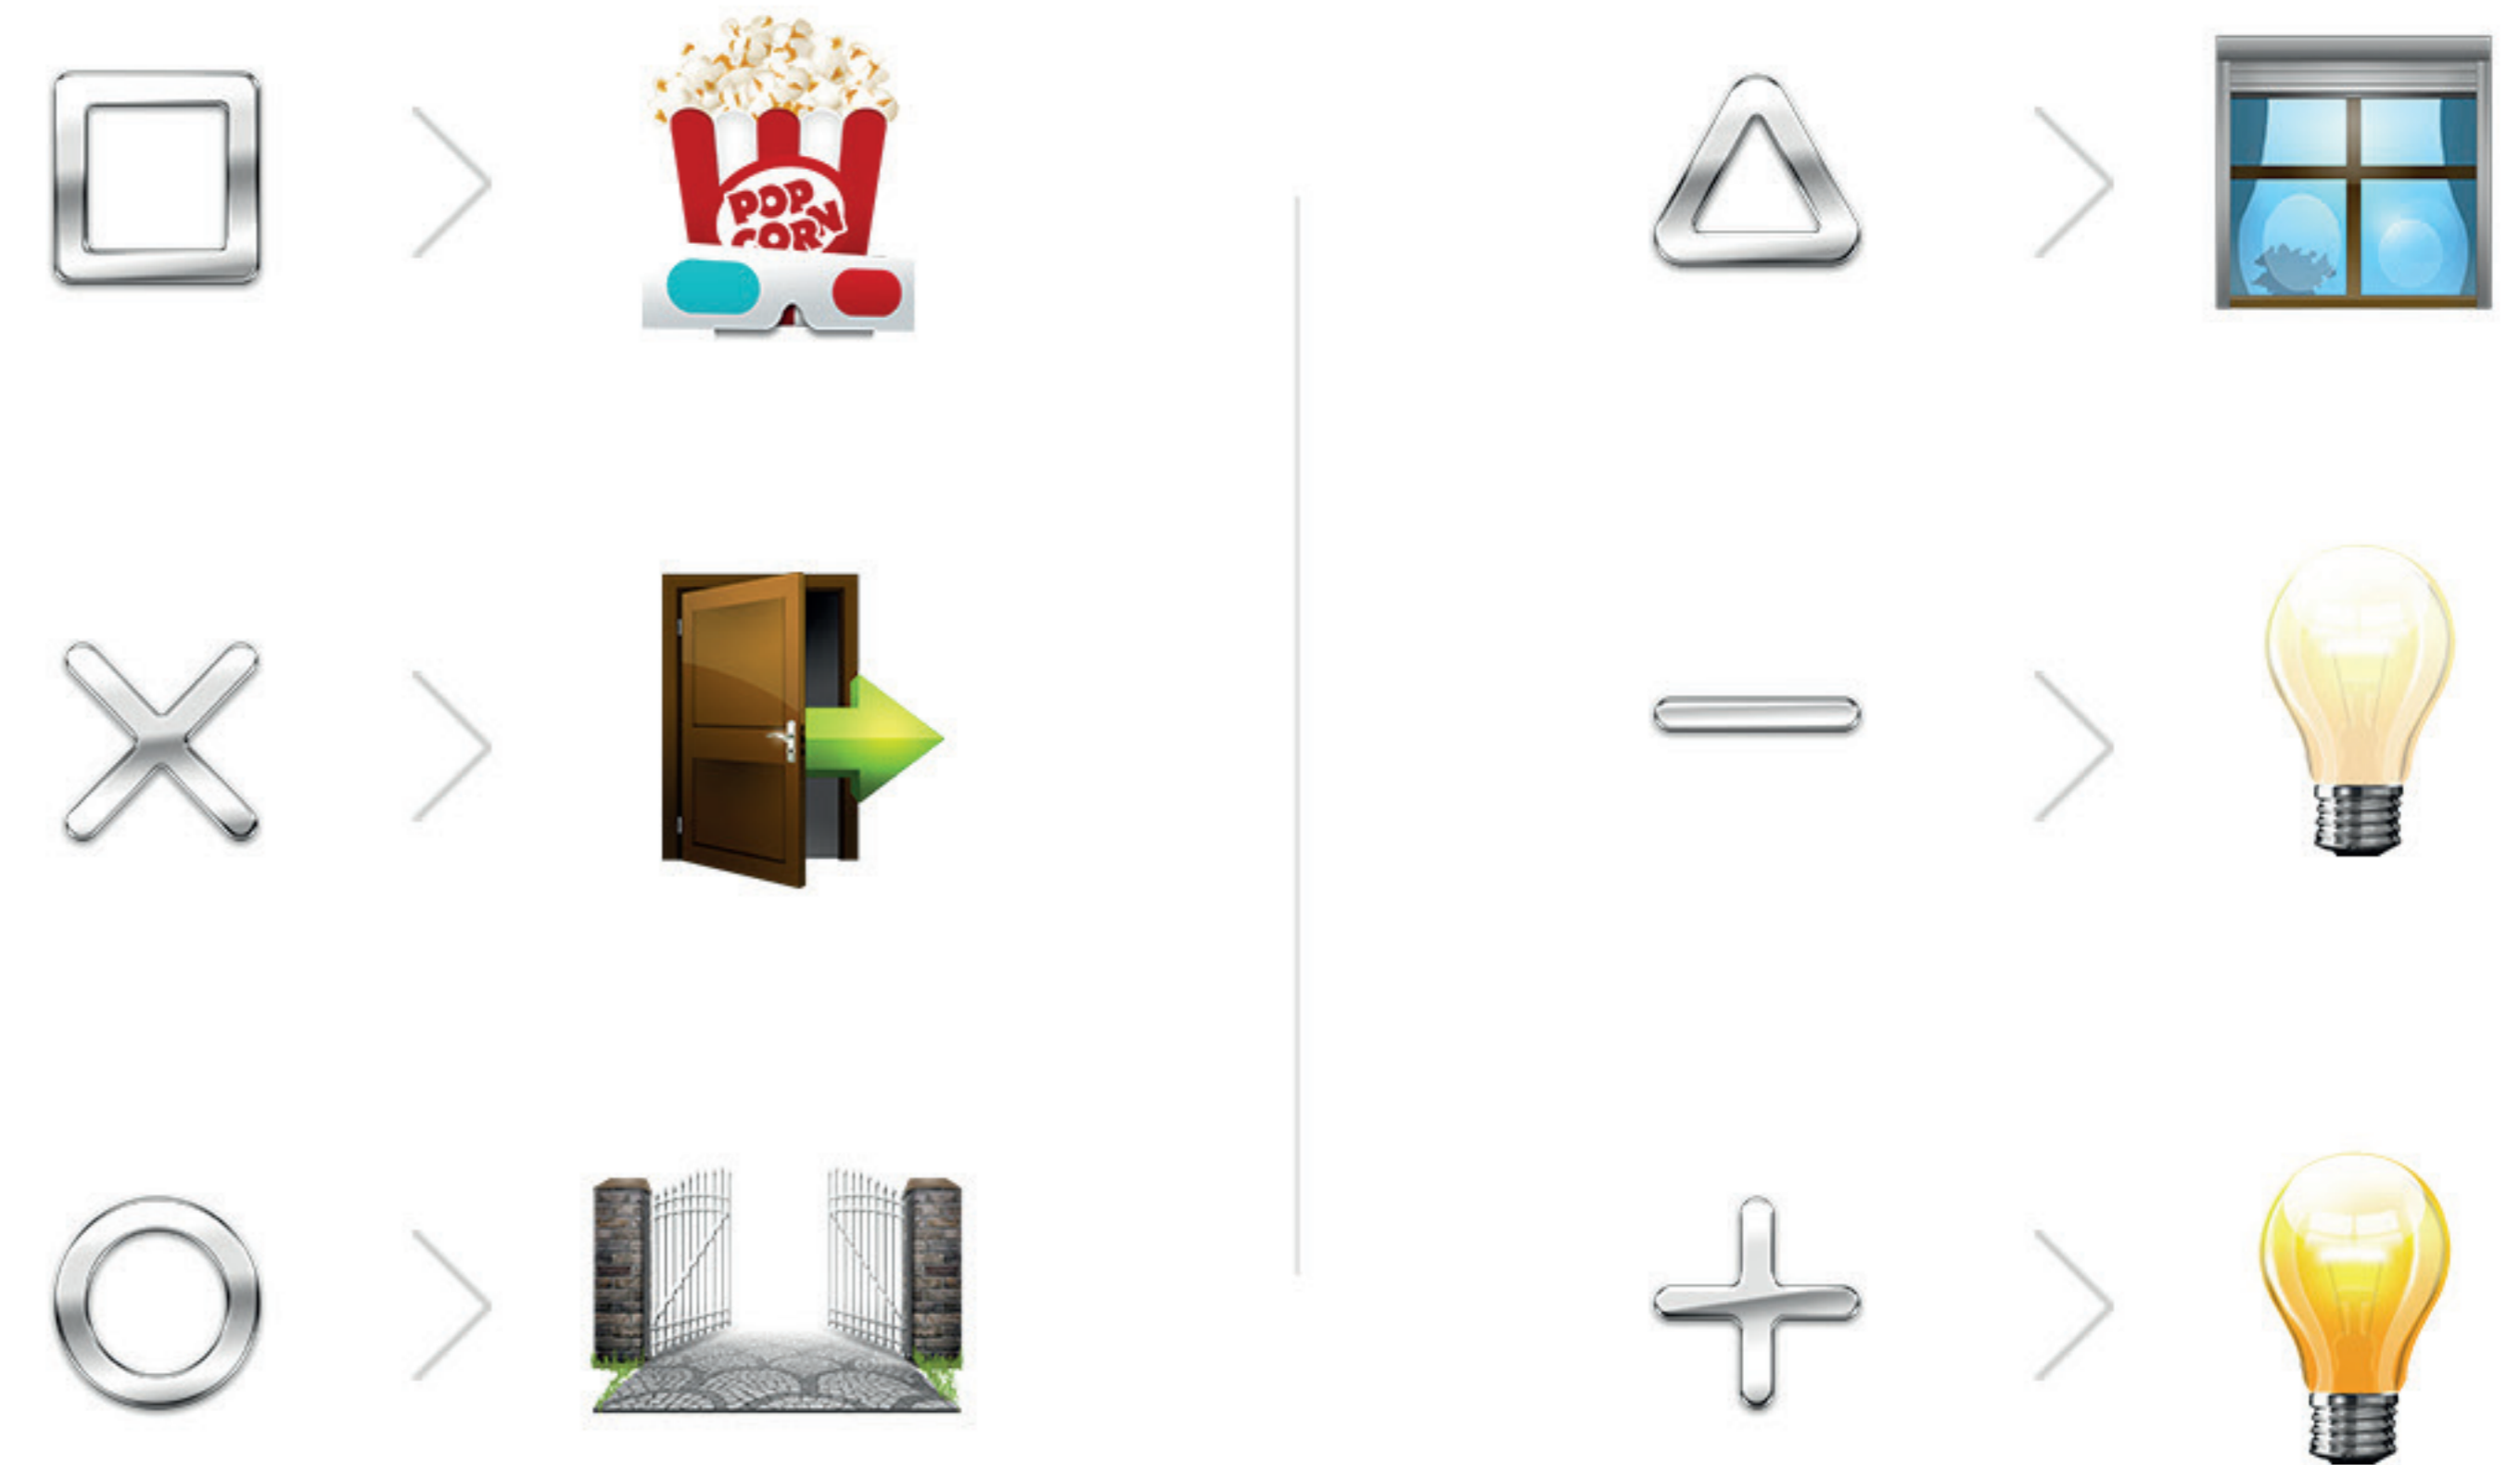

QUICK AND EASY INCLUSION

Adding a device to the system is as intuitive as using it.
Quick-start KeyFob and feel like everything just got a lot easier.

The example configuration of button